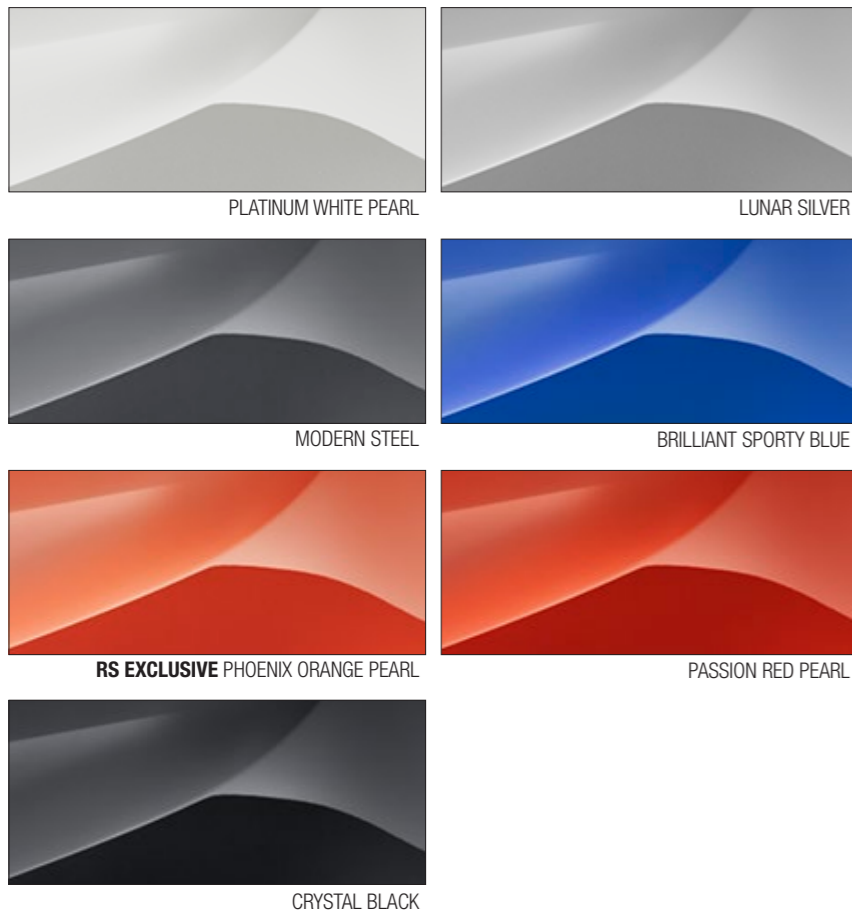

# COLOUR RANGE

PLATINUM WHITE PEARL

LUNAR SILVER

MODERN STEEL

BRILLIANT SPORTY BLUE

RS EXCLUSIVE PHOENIX ORANGE PEARL

PASSION RED PEARL

CRYSTAL BLACK