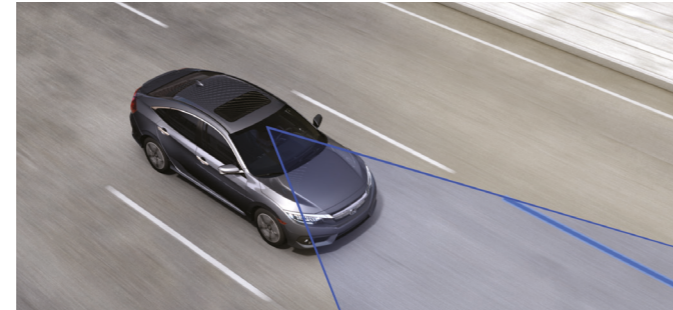

7 or 8 Seat models available to suit your family.

International model and specifications shown, local specification may vary. *Premium Grade.

HONDA SENSING

LANE KEEP ASSIST (LKAS)

Honda's Lane Keep Assist System reduces the strain of extended driving by helping you maintain your lane position. If the vehicle begins to leave the centre of a detected lane without signalling, the steering automatically adjusts to keep you centred.

LANE DEPARTURE WARNING (LDW)

The windshield mounted camera identifies common safety markers, like lane dividers and catseye markers and will issue an audio alert if you are about to leave your lane without signalling.