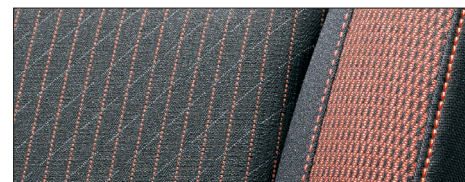

COLOUR RANGE

BRILLIANT SPORTY BLUE METALLIC

MIDNIGHT BLUE METALLIC

MILANO RED

LUNAR SILVER

SHINING GREY METALLIC

CRYSTAL BLACK PEARL

PREMIUM AGATE BROWN PEARL

PLATINUM WHITE PEARL

TRIM

JAZZ RS - BLACK/ORANGE SPORTS FABRIC

JAZZ S - BLACK/GREY FABRIC

For more information, visit www.honda.co.nz/jazz or see your local dealer. Leather trims include some non-leather materials in high impact areas. Colours are indicative only. See your dealership for an accurate colour reference. All care is taken to ensure the accuracy of this brochure at the time of publication. Specifications, features and model availability may change without notification. Overseas imagery may be used showing additional accessories in places. Additional and recommended accessories shown or suggested are sold separately.