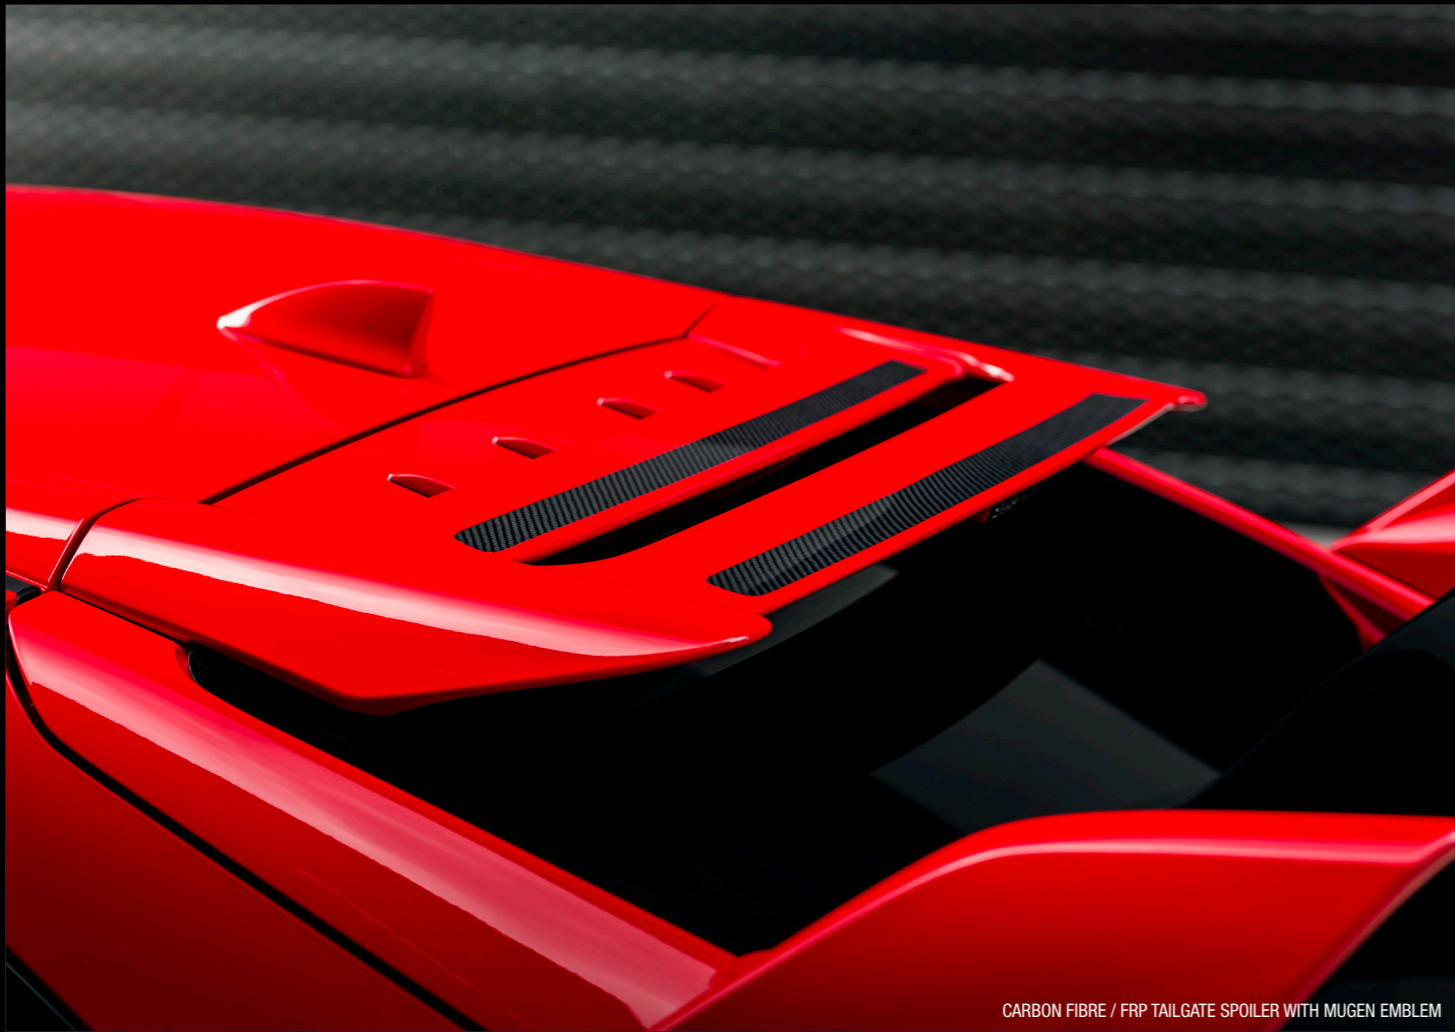

無限 *MUGEN*

HONDA

CARBON FIBRE / FRP TAILGATE SPOILER WITH MUGEN EMBLEM

MUGEN REAR UNDERSPOILER

MUGEN - EQUIPPED MODEL

- FRONT UNDERSPOILER
- SIDE UNDERSPOILERS
- REAR UNDERSPOILER
- CARBON FIBRE / FRP TAILGATE SPOILER WITH MUGEN EMBLEM

GENUINE CARBON FIBRE GRILLE WITH MUGEN EMBLEM SHOWN

CARBON EFFECT - DOOR HANDLE PROTECTORS

CARBON FIBRE - DOOR MIRROR COVERS

MUGEN - CARBON PACKAGE

- GENUINE CARBON FIBRE DOOR MIRROR COVERS
- GENUINE CARBON FIBRE GRILLE WITH MUGEN EMBLEM
- DOOR HANDLE PROTECTORS - CARBON EFFECT